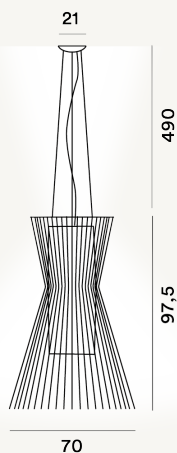

ALLEGRO VIVACE SUSPENSION PTL

DIMENSIONE

98 x 70 x 70

COLORE

Copper

CERTIFICAZIONI

PESO

Net kg 19.3

MATERIALE

Lacquered aluminium and chromed metal

CAVO

Transparent

SORGENTE LUMINOSA

Bulb not included R7s + E27 PAR 300W+100W Max ON-OFF